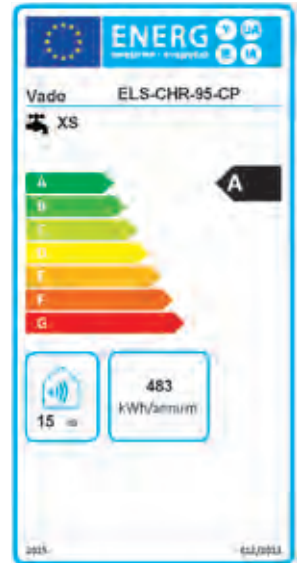

product fiche according to commission delegated regulation (EU) 812/2013

Trade Mark	Vado
Model	ELS-ELE-95
Load Profile	XS
Energy Efficiency Class	A
Annual Electricity Consumption	483
Thermostat Temperature Settings	50/57/90°C
Sound Power Level	15

	SKU	DESCRIPTION
1	ELS-ELE-95-BLS	Elegance Black Speckled Electric Shower with Soft Press Illuminated Buttons 9.5kW
2	ELS-ELE-95-GRE	Elegance Grey Electric Shower with Soft Press Illuminated Buttons 9.5kW
3	ELS-ELE-85-MET	Elegance Metallic Electric Shower with Soft Press Illuminated Buttons 8.5kW
4	ELS-ELE-95-MET	Elegance Metallic Electric Shower with Soft Press Illuminated Buttons 9.5kW

# ALL CHROME ELECTRIC SHOWERS

- Easy clean shower head with 5 spray patterns.
- Numbered dial.
- BEAB, CE and BS approved.
- All Electric Showers feature a 2 year parts and labour guarantee.

product fiche according to commission delegated regulation (EU) 812/2013

Trade Mark	Vado
Model	ELS-CHR-85-CP
Load Profile	XS
Energy Efficiency Class	A
Annual Electricity Consumption	482
Thermostat Temperature Settings	50/57/90°C
Sound Power Level	15

product fiche according to commission delegated regulation (EU) 812/2013