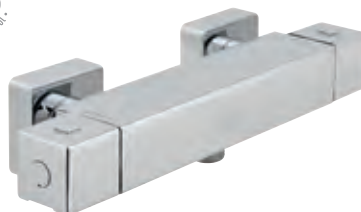

# SHOWER KITS AND OUTLETS

- Single function kits feature rub-clean shower handsets.
- 3 spray patterns with a multi-function kit.
- Universal fitting shower hose.

	SKU	DESCRIPTION
1	AX-SIR-SFMK-CP	Sirkel Single Function Mini Shower Kit
2	AX-BOK-SFMK-CP	Bokx Single Function Mini Shower Kit
3	AX-SIR-MFSRK-DB-CP	Sirkel Multi Function Slide Rail Shower Kit
4	AX-SIR-SFSRK-DB-CP	Sirkel Single Function Slide Rail Shower Kit
5	AX-WG-218-CP	Wall Outlet

# EXPOSED THERMOSTATIC VALVES

- Thermostatic technology ensures the protection of all users.
- Sirkel features Cool Touch technology to prevent the risk of scalding.
- Offset connectors included.
- Compatible easy fit brackets are available to purchase separately.