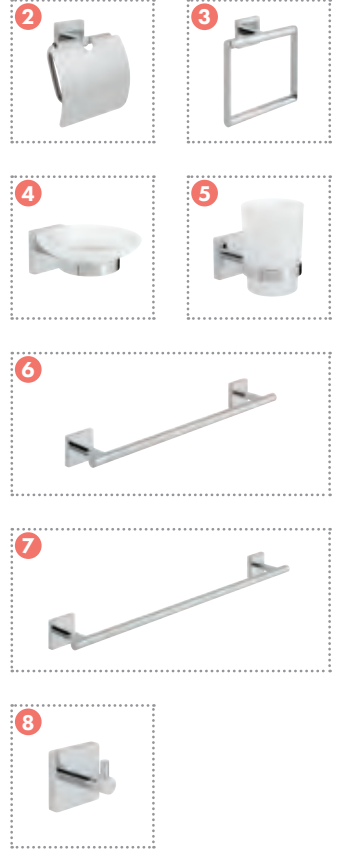

# SIRKEL ACCESSORIES

- 450mm and 600mm towel rail options available.
- Open and covered paper holder options available.

	SKU	DESCRIPTION
1	AX-SIR-180-CP	Sirkel Paper Holder
2	AX-SIR-180A-CP	Sirkel Covered Paper Holder
3	AX-SIR-181-CP	Sirkel Towel Ring
4	AX-SIR-182-CP	Sirkel Glass Soap Dish + Holder
5	AX-SIR-183-CP	Sirkel Glass Tumbler + Holder
6	AX-SIR-184-45-CP	Sirkel Towel Rail 450mm
7	AX-SIR-184-60-CP	Sirkel Towel Rail 600mm
8	AX-SIR-186-CP	Sirkel Robe Hook
-	AX-SIR-189-CP	Sirkel Accessory 5 Pack (Featuring 2, 3, 4, 5, 8)
-	AX-SIR-189A-CP	Sirkel Accessory 6 Pack (Featuring 1, 3, 4, 5, 7, 8)

# BOKX ACCESSORIES

- 450mm and 600mm towel rail options available.
- Open and covered paper holder options available.

	SKU	DESCRIPTION
1	AX-BOK-180-CP	Bokx Paper Holder
2	AX-BOK-180A-CP	Bokx Covered Paper Holder
3	AX-BOK-181-CP	Bokx Towel Ring
4	AX-BOK-182-CP	Bokx Glass Soap Dish + Holder
5	AX-BOK-183-CP	Bokx Glass Tumbler + Holder
6	AX-BOK-184-45-CP	Bokx Towel Rail 450mm
7	AX-BOK-184-60-CP	Bokx Towel Rail 600mm
8	AX-BOK-186-CP	Bokx Robe Hook
-	AX-BOK-189-CP	Bokx Accessory 5 Pack (Featuring 2, 3, 4, 5, 8)
-	AX-BOK-189A-CP	Bokx Accessory 6 Pack (Featuring 1, 3, 4, 5, 7, 8)

# TOURNAMENT ACCESSORIES

- Ceramic soap dish and tumbler available.

	SKU	DESCRIPTION
1	AX-TOU-180A-CP	Tournament Closed Paper Holder Wall Mounted
2	AX-TOU-182A-CP	Tournament Ceramic Soap Dish and Holder Wall Mounted
3	AX-TOU-183A-CP	Tournament Ceramic Tumbler and Holder Wall Mounted
4	AX-TOU-181-CP	Tournament Towel Ring Wall Mounted
5	AX-TOU-186-CP	Tournament Robe Hook Wall Mounted
6	AX-TOU-184-CP	Tournament Towel Rail 560mm (22'')
7	AX-TOU-185A-CP	Tournament Clear Glass Galley Shelf 510mm (20'')
8	AX-TOU-188-CP	Tournament Free Standing Toilet Brush and Holder