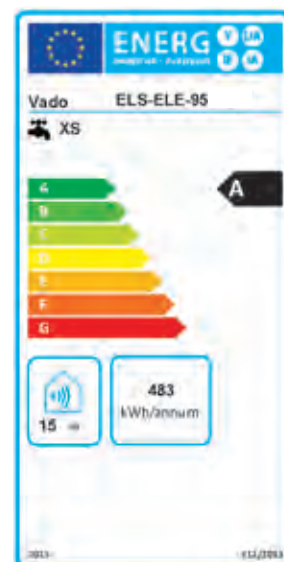

# BATH SHOWER MIXERS

- Thermostatic technology ensures the protection of all users.
- Thermostatic cartridge is manufactured from polymer; a limescale resistant surface.
- Temperature gauge features 38°C reading and temperature override button for advanced temperature control.
- Sirkel Bath Shower Mixer Column (AX-SIR-123T-RRK/B-CP) features a built in bath spout and diverter for effortless control of bath or shower functions.

	SKU	DESCRIPTION
1	AX-SIR-123T-CP	Sirkel Wall Mounted Thermostatic Bath Shower Mixer
2	AX-SIR-131T-CP	Sirkel Deck Mounted Thermostatic Bath Shower Mixer
3	AX-SIR-123T-RRK/B-CP	Sirkel Wall Mounted Thermostatic Bath Shower Mixer Column with Easy Fit Brackets

product fiche according to commission delegated regulation (EU) 812/2013

Trade Mark	Vado
Model	ELS-ELE-85
Load Profile	XS
Energy Efficiency Class	A
Annual Electricity Consumption	482
Thermostat Temperature Settings	50/57/90°C
Sound Power Level	15