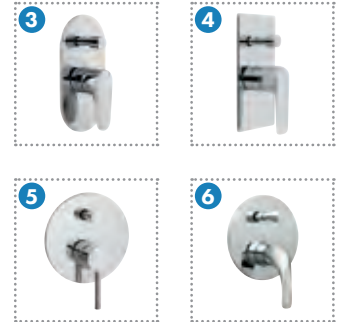

	SKU	DESCRIPTION
1	AX-SIR-149T-CP	Sirkel Exposed Thermostatic Shower Valve
2	AX-BOK-149T-CP	Bokx Exposed Thermostatic Shower Valve
3	AX-SH-049EFB-RO-CP	Easy-Fit Mounting Brackets for AX-SIR-149T-RRK-CP
4	AX-SH-049EFB-SQ-CP	Easy-Fit Mounting Brackets for AX-BOK-149T-RRK-CP

# EXPOSED MANUAL VALVES

- Options available for high and low pressure systems.
- Ceramic cartridges fitted in all valves for advanced durability.

1

2

3

4

	SKU	DESCRIPTION
1	AX-EKO-149-CP	Ekko Exposed Manual Shower Valve
2	AX-MET-149-CP	Metiz Exposed Manual Shower Valve
3	AX-VAL-149-CP	Vala Exposed Manual Shower Valve
4	AX-NUR-149-CP	Nuri Exposed Manual Shower Valve

# CONCEALED MANUAL VALVES WITH DIVERTER

- Options available for high and low pressure systems.
- Diverter offers easy switch between outlets.
- Ceramic cartridges fitted in all valves for advanced durability.