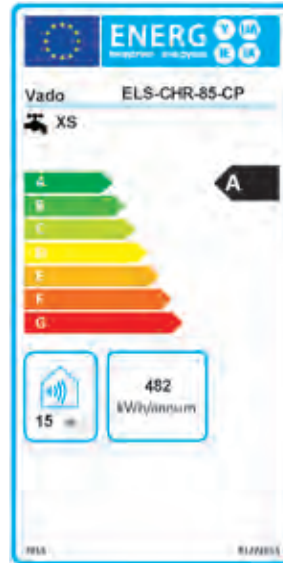

ALL CHROME ELECTRIC SHOWERS

- Easy clean shower head with 5 spray patterns.
- Numbered dial.
- BEAB, CE and BS approved.
- All Electric Showers feature a 2 year parts and labour guarantee.

product fiche according to commission delegated regulation (EU) 812/2013

Trade Mark	Vado
Model	ELS-CHR-85-CP
Load Profile	XS
Energy Efficiency Class	A
Annual Electricity Consumption	482
Thermostat Temperature Settings	50/57/90°C
Sound Power Level	15