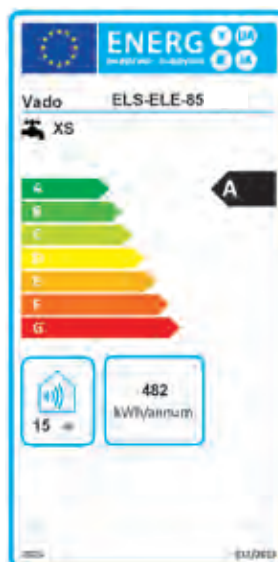

ELEGANCE ELECTRIC SHOWERS

- Soft press illuminated buttons.
- Easy clean shower head with 5 spray patterns.
- Cold feed easy plumb installation.
- BEAB, CE and BS approved.
- All Electric Showers feature a 2 year parts and labour guarantee.

product fiche according to commission delegated regulation (EU) 812/2013

Trade Mark	Vado
Model	ELS-ELE-85
Load Profile	XS
Energy Efficiency Class	A
Annual Electricity Consumption	482
Thermostat Temperature Settings	50/57/90°C
Sound Power Level	15