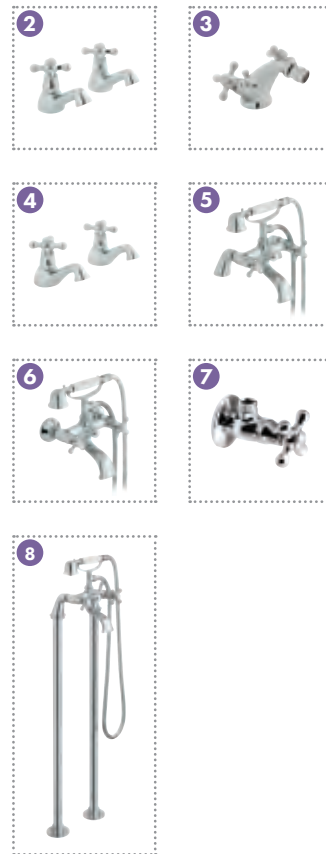

	SKU	DESCRIPTION
1	AX-VAL-100-CP	Vala Mono Basin Mixer + Pop-Up Waste
2	AX-VAL-100/CC-CP	Vala Mono Basin Mixer + Push Basin Waste
3	AX-VAL-110-CP	Vala Mono Bidet Mixer + Pop-Up Waste
4	AX-VAL-137-CP	Vala Deck Mounted Bath Filler
5	AX-VAL-130+K-CP	Vala Deck Mounted Bath/Shower Mixer + Shower Kit
6	AX-VAL-123-CP	Vala Wall Mounted Bath/Shower Mixer

# NURI

- Tucai corrosion-resistant, polymer braided tails included with all mono mixers.
- Push waste included with selected mono basin mixers.
- Options available for high and low pressure systems.

	SKU	DESCRIPTION
1	AX-NUR-100-CP	Nuri Mono Basin Mixer + Pop-Up Waste
2	AX-NUR-100/CC-CP	Nuri Mono Basin Mixer + Push Basin Waste
3	AX-NUR-110-CP	Nuri Mono Bidet Mixer + Pop-Up Waste
4	AX-NUR-137-CP	Nuri Deck Mounted Bath Filler
5	AX-NUR-130+K-CP	Nuri Deck Mounted Bath/Shower Mixer + Shower Kit
6	AX-NUR-123-CP	Nuri Wall Mounted Bath/Shower Mixer

	SKU	DESCRIPTION
1	AX-VIC-100/CD-CP	Victoriana Mono Basin Mixer + Pop-up Waste
2	AX-VIC-106/CD-CP	Victoriana Basin Pillar Taps
3	AX-VIC-110/CD-CP	Victoriana Mono Bidet Mixer + Pop-Up Waste
4	AX-VIC-136/CD-CP	Victoriana Bath Pillar Taps
5	AX-VIC-131/S/CD-CP	Victoriana Deck Mounted Bath/Shower Mixer
6	AX-VIC-120/CD-CP	Victoriana Wall Mounted Bath/Shower Mixer
7	AX-VIC-160/CD-CP	Victoriana CD Angle Valve 1/2"
8	AX-VIC-133/CD+K-CP	Victoriana Floor Standing Bath/Shower Mixer