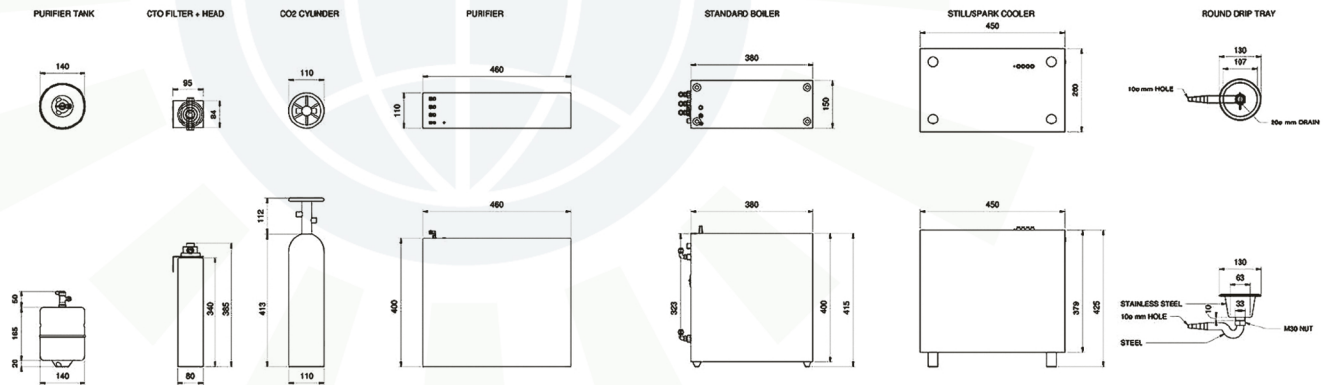

DIMENSIONS

Under-counter units and dispensers.

B - boiling, **C** - chilled, **S** - sparkling, **A** - ambient

AQUA ILLI - BCS (233 dispense height)

2 FRONT VIEW
1:5

3 BACK VIEW
1:5

TOUCH TAP