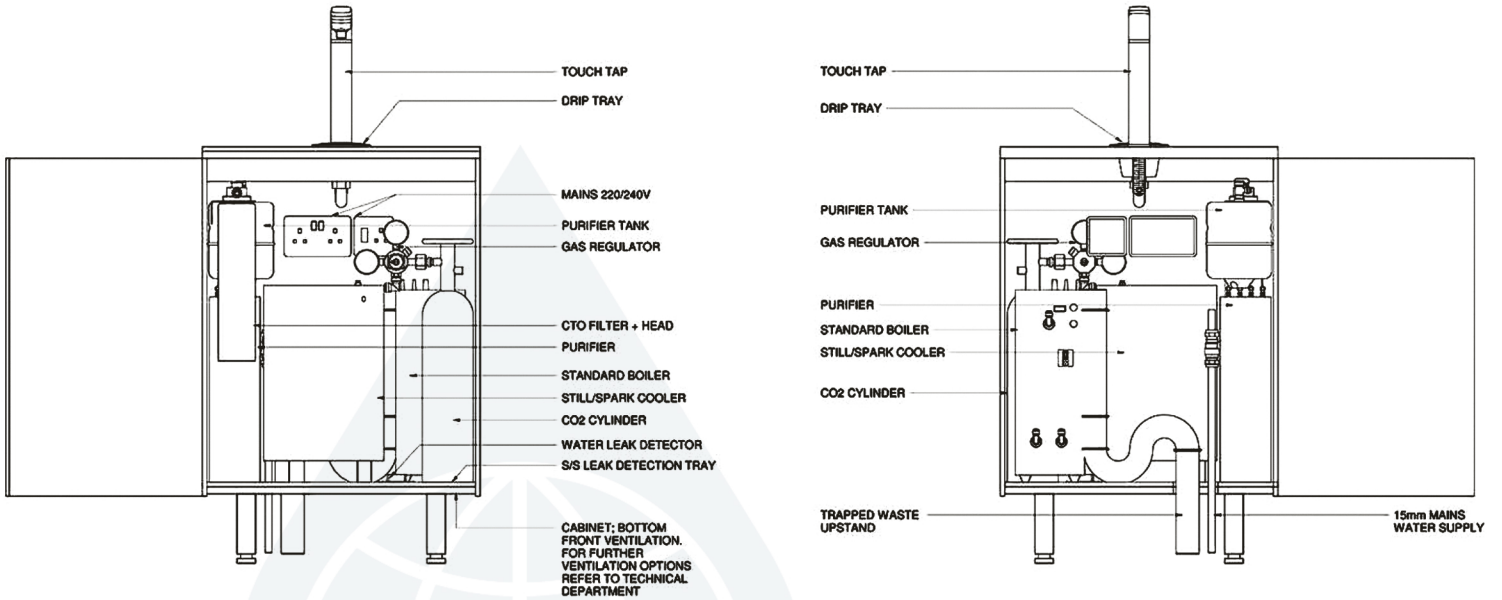

CO2 GAS

(For Sparkling Systems Only) Food grade CO2 bottle type E290 is to be provided by the operator (2 kg, 6 kg or 10kg). The CO2 bottle must be located as far as possible from any heat sources. The CO2 gas bottle should be sited in an upright position and secured with a safety strap.

DIMENSIONS

Under-counter units and dispensers.

B - boiling, **C** - chilled, **S** - sparkling, **A** - ambient

AQUA ILLI - BCS (233 dispense height)

2 FRONT VIEW
1:5

3 BACK VIEW
1:5

TOUCH TAP