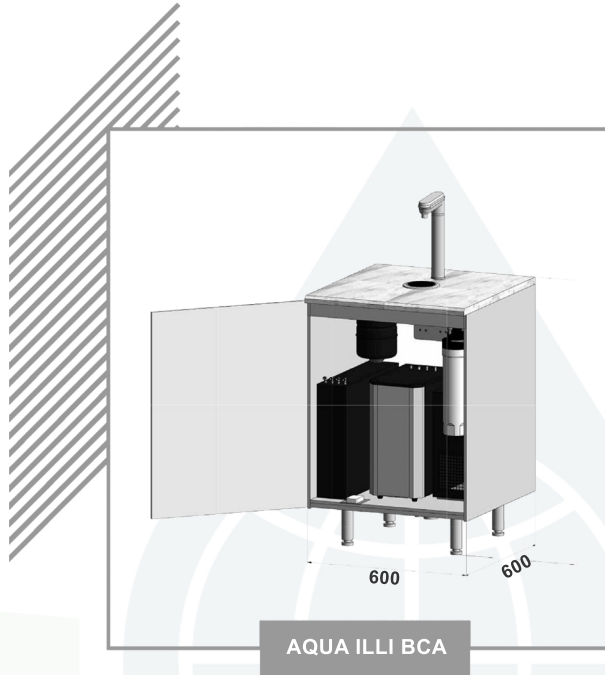

CO2 GAS

(For Sparkling Systems Only) Food grade CO2 bottle type E290 is to be provided by the operator (2 kg, 6 kg or 10kg). The CO2 bottle must be located as far as possible from any heat sources. The CO2 gas bottle should be sited in an upright position and secured with a safety strap.

DIMENSIONS

Under-counter units and dispensers.

B - boiling, **C** - chilled, **S** - sparkling, **A** - ambient

AQUA ILLI - BCS (233 dispense height)

2 FRONT VIEW
1:5

3 BACK VIEW
1:5

TOUCH TAP