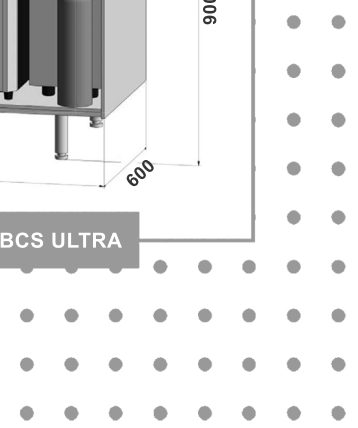

DIMENSIONS

Under-counter units and dispensers.

B - boiling, **C** - chilled, **S** - sparkling, **A** - ambient

AQUA ILLI - BCS (233 dispense height)

2 FRONT VIEW
1:5

3 BACK VIEW
1:5

TOUCH TAP