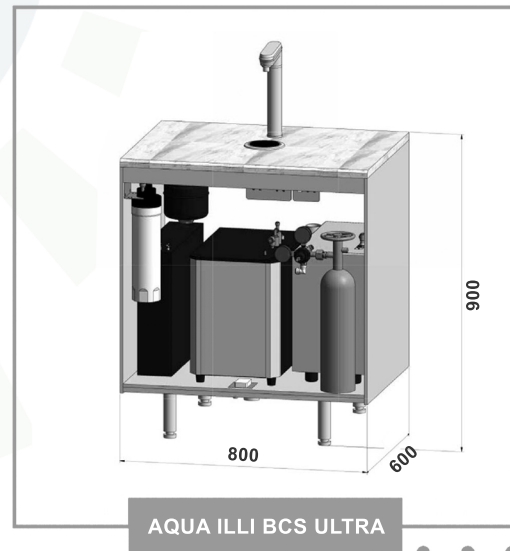

MINIMUM WATER PRESSURE

- 2.5 BAR

MINIMUM WATER FLOW RATE

- 300 L.P.H.

POWER

- No. 3 x 220 - 240V ac 50Hz Single switched 13A power sockets

AQUA ALTO CHILLED STILL & HOT

- Water System Power Load: (Peak Time):
8.0Amps – 1750 Watts

WASTE

- No. 1 x 40mm upstand trapped waste supply

CAPACITY

BOILING PER HOUR

High: up to 45 litres or 180 cups

Ultra High: up to 90 litres or 180 flask/tea pots

CHILLED/SPARKLING/AMBIENT PER HOUR

High: up to 45 litres or 180 glasses

CO2 GAS

(For Sparkling Systems Only) Food grade CO2 bottle type E290 is to be provided by the operator (2 kg, 6 kg or 10kg). The CO2 bottle must be located as far as possible from any heat sources. The CO2 gas bottle should be sited in an upright position and secured with a safety strap.

DIMENSIONS

Under-counter units and dispensers.

B - boiling, **C** - chilled, **S** - sparkling, **A** - ambient

AQUA ILLI - BCS (233 dispense height)

2 FRONT VIEW
1:5

3 BACK VIEW
1:5

TOUCH TAP