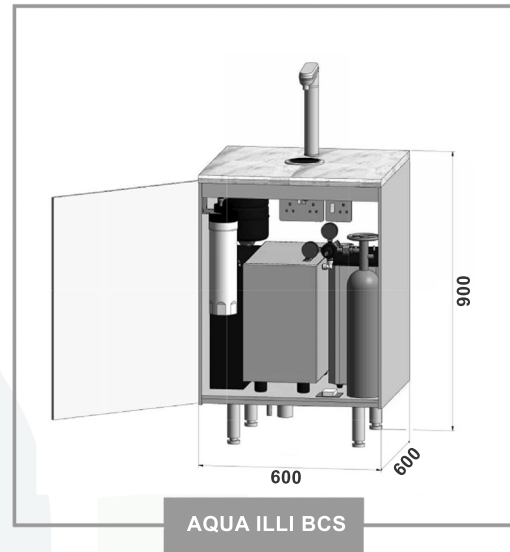

MINIMUM WATER PRESSURE

- 2.5 BAR

MINIMUM WATER FLOW RATE

- 300 L.P.H.

POWER

- No. 3 x 220 - 240V ac 50Hz Single switched 13A power sockets

AQUA ALTO CHILLED STILL & HOT

- Water System Power Load: (Peak Time):
8.0Amps – 1750 Watts

DIMENSIONS

Under-counter units and dispensers.

B - boiling, **C** - chilled, **S** - sparkling, **A** - ambient

AQUA ILLI - BCS (233 dispense height)

2 FRONT VIEW
1:5

3 BACK VIEW
1:5

TOUCH TAP