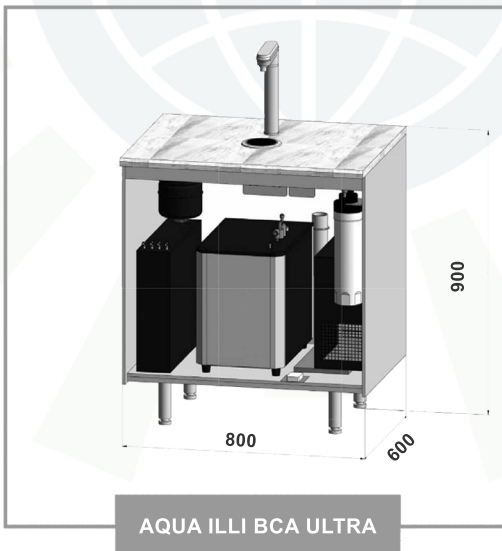

MINIMUM WATER PRESSURE

- 2.5 BAR

MINIMUM WATER FLOW RATE

- 300 L.P.H.

POWER

- No. 3 x 220 - 240V ac 50Hz Single switched 13A power sockets

AQUA ALTO CHILLED STILL & HOT

- Water System Power Load: (Peak Time):
8.0Amps – 1750 Watts

WASTE

- No. 1 x 40mm upstand trapped waste supply

CAPACITY

BOILING PER HOUR

High: up to 45 litres or 180 cups

Ultra High: up to 90 litres or 180 flask/tea pots

CHILLED/SPARKLING/AMBIENT PER HOUR

High: up to 45 litres or 180 glasses

CO2 GAS

(For Sparkling Systems Only) Food grade CO2 bottle type E290 is to be provided by the operator (2 kg, 6 kg or 10kg). The CO2 bottle must be located as far as possible from any heat sources. The CO2 gas bottle should be sited in an upright position and secured with a safety strap.

DIMENSIONS

Under-counter units and dispensers.

B - boiling, **C** - chilled, **S** - sparkling, **A** - ambient

AQUA ILLI - BCS (233 dispense height)

2 FRONT VIEW
1:5

3 BACK VIEW
1:5

TOUCH TAP