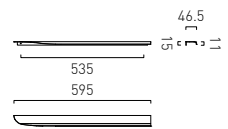

Furniture Handle 1200mm (Left)*

- CAM-HAN12L-CP
- CAM-HAN12L-MB
- CAM-HAN12L-MW
- CAM-HAN12L-SBR

Furniture Handle 1200mm (Right)*

- CAM-HAN12R-CP
- CAM-HAN12R-MB
- CAM-HAN12R-MW
- CAM-HAN12R-SBR

*All handles are stocked as singles, please make sure you order the correct amount for your unit size.