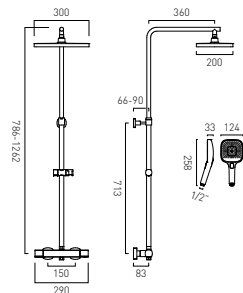

Wall Mounted Thermostatic Exposed Shower Bar Valve

MP

- CAM-149T-CP
- CAM-149T-MB
- CAM-149T-MW
- CAM-149T-SBR

Wall Mounted Thermostatic Exposed Shower Column

MP

- CAM-149T-RRK-CP
- CAM-149T-RRK-MB
- CAM-149T-RRK-MW
- CAM-149T-RRK-SBR