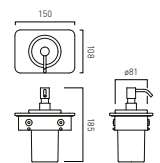

Muse Soap Dispenser with 150mm White Glass Insert
(for use with MUS-184-45 / MUS-184-60)

- MUS-082B-WHT-CP
- MUS-082B-WHT-MW
- MUS-082B-WHT-SBR

- Step
  One
- Step
  Two
- Step
  Three
- Step
  Four
- Step
  Five
- Step
  Six

Finishing Touches