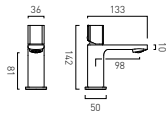

1. Available In
2. Chrome
   - Matt Black
   - Matt White
   - Satin Brass

Leverless Mini Mono Basin Mixer

MP

- CAM-100M/SB-CP
- CAM-100M/SB-MB
- CAM-100M/SB-MW
- CAM-100M/SB-SBR