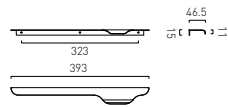

Furniture Handle 400mm (Right Pull)

- CAM-HAN4R-CP
- CAM-HAN4R-MB
- CAM-HAN4R-MW
- CAM-HAN4R-SBR