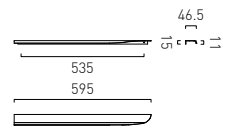

Furniture Handle 1200mm (Left)*

- CAM-HAN12L-CP
- CAM-HAN12L-MB
- CAM-HAN12L-MW
- CAM-HAN12L-SBR

Furniture Handle 1200mm (Right)*

- CAM-HAN12R-CP
- CAM-HAN12R-MB
- CAM-HAN12R-MW
- CAM-HAN12R-SBR

*All handles are stocked as singles, please make sure you order the correct amount for your unit size.