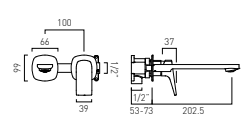

Levered Wall Mounted Basin Mixer for Low Pressure System

LP

- CAM-209S-LP-CP
- CAM-209S-LP-MB
- CAM-209S-LP-MW
- CAM-209S-LP-SBR