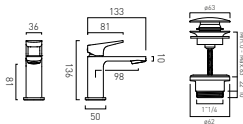

Levered Mini Mono Basin Mixer for Low Pressure System + Universal Basin Waste

LP

- CAM-200M/CC-LP-CP
- CAM-200M/CC-LP-MB
- CAM-200M/CC-LP-MW
- CAM-200M/CC-LP-SBR