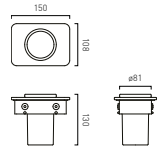

Muse Frosted Glass Tumbler with 150mm Glass Insert
(for use with MUS-184-45 / MUS-184-60)

- MUS-083-BLK
- MUS-083-WHT