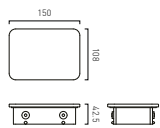

Muse Glass Shelf Insert 150mm
(for use with MUS-184-45 / MUS-184-60)

- MUS-085-15-BLK
- MUS-085-15-WHT