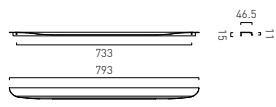

Furniture Handle 1200mm (Left)*

- CAM-HAN12L-CP
- CAM-HAN12L-MB
- CAM-HAN12L-MW
- CAM-HAN12L-SBR

Furniture Handle 1200mm (Right)*

- CAM-HAN12R-CP
- CAM-HAN12R-MB
- CAM-HAN12R-MW
- CAM-HAN12R-SBR

*All handles are stocked as singles, please make sure you order the correct amount for your unit size.