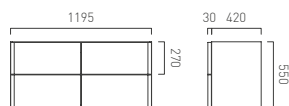

Wall Hung Vanity Unit 1200mm Wide with 4 Drawers

- CAM-F1200-AW
- CAM-F1200-CB
- CAM-F1200-PC
- CAM-F1200-AB
- CAM-F1200-NO