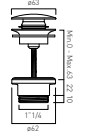

Round Button Flush Plate

- WG-195-RO-CP
- WG-195-RO-MB
- WG-195-RO-MW
- WG-195-RO-SBR

Square Button Flush Plate

- WG-195-SQ-CP
- WG-195-SQ-MB
- WG-195-SQ-MW
- WG-195-SQ-SBR

Universal Basin Waste

- WG-395-C/P
- WG-395-MB
- WG-395-MW
- WG-395-SBR