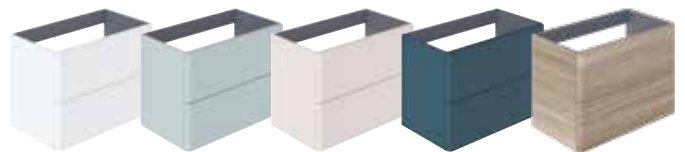

Wall Hung Vanity Unit 800mm Wide with 2 Drawers

- CAM-F800-AW
- CAM-F800-CB
- CAM-F800-PC
- CAM-F800-AB
- CAM-F800-NO