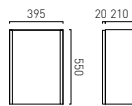

Wall Hung Cloakroom Unit 400mm Wide with Reversible Door

- CAM-F400WH-AW
- CAM-F400WH-CB
- CAM-F400WH-PC
- CAM-F400WH-AB
- CAM-F400WH-NO