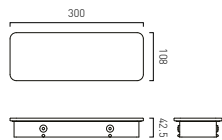

Muse Glass Shelf Insert 300mm
(for use with MUS-184-45 / MUS-184-60)

- MUS-085-30-BLK
- MUS-085-30-WHT