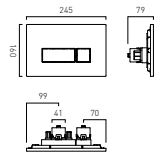

Square Button Flush Plate

- WG-195-SQ-CP
- WG-195-SQ-MB
- WG-195-SQ-MW
- WG-195-SQ-SBR