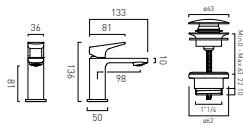

Levered Mini Mono Basin Mixer + Universal Basin Waste

MP

- CAM-200M/CC-CP
- CAM-200M/CC-MB
- CAM-200M/CC-MW
- CAM-200M/CC-SBR