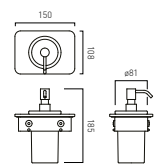

Muse Soap Dispenser with 150mm Black Glass Insert
(for use with MUS-184-45 / MUS-184-60)

- MUS-082B-BLK-CP
- MUS-082B-BLK-MB
- MUS-082B-BLK-SBR