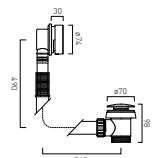

Bath Waste + Overflow

- WG-71389-C/P
- WG-71389-MB
- WG-71389-MW
- WG-71389-SBR