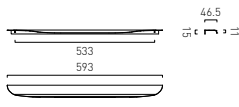

Furniture Handle 600mm*

- CAM-HAN6-CP
- CAM-HAN6-MB
- CAM-HAN6-MW
- CAM-HAN6-SBR