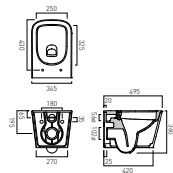

Wall Hung WC with Soft Square Bowl

● CAM-WC-WH-SQ