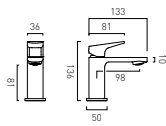

1. Available In
2. Chrome
   - Matt Black
   - Matt White
   - Satin Brass

Levered Mini Mono Basin Mixer

MP

- CAM-200M/SB-CP
- CAM-200M/SB-MB
- CAM-200M/SB-MW
- CAM-200M/SB-SBR