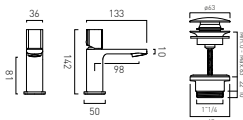

Leverless Mini Mono Basin Mixer for Low Pressure System + Universal Basin Waste

LP

- CAM-100M/CC-LP-CP
- CAM-100M/CC-LP-MB
- CAM-100M/CC-LP-MW
- CAM-100M/CC-LP-SBR