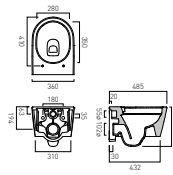

Toilets

Available In
● Gloss White

Toilets with concealed cisterns bring a sleek, space-saving solution to the modern bathroom. Select from a choice of wall and floor mounted WCs in round or soft square styles to suit our cisterns and frames.

Wall Hung WC with Round Bowl

● CAM-WC-WH-RO