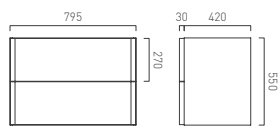

Wall Hung Vanity Unit 600mm Wide with 2 Drawers

- CAM-F600-AW
- CAM-F600-CB
- CAM-F600-PC
- CAM-F600-AB
- CAM-F600-NO

Wall Hung Vanity Unit 800mm Wide with 2 Drawers

- CAM-F800-AW
- CAM-F800-CB
- CAM-F800-PC
- CAM-F800-AB
- CAM-F800-NO