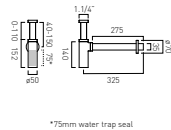

Round Bottle Tap

- WG-461/RO-CP
- WG-461/RO-MB
- WG-461/RO-MW
- WG-461/RO-SBR

*75mm water trap seal