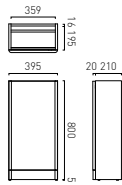

Vanity Units

1. Available In
2. Arctic White
   - Cove Blue
   - Pink Clay
   - Atlantic Blue
   - Natural Oak

Floor Mounted Cloakroom Unit 400mm Wide with Reversible Door

- CAM-F400FM-AW
- CAM-F400FM-CB
- CAM-F400FM-PC
- CAM-F400FM-AB
- CAM-F400FM-NO