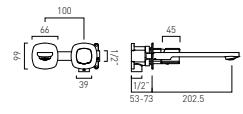

Leverless Wall Mounted Basin Mixer

MP

- CAM-109S-CP
- CAM-109S-MB
- CAM-109S-MW
- CAM-109S-SBR