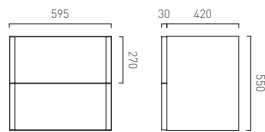

Wall Hung Vanity Unit 600mm Wide with 2 Drawers

- CAM-F600-AW
- CAM-F600-CB
- CAM-F600-PC
- CAM-F600-AB
- CAM-F600-NO

Wall Hung Vanity Unit 800mm Wide with 2 Drawers

- CAM-F800-AW
- CAM-F800-CB
- CAM-F800-PC
- CAM-F800-AB
- CAM-F800-NO