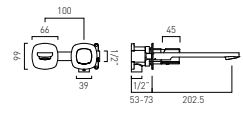

Leverless Wall Mounted Basin Mixer for Low Pressure System

LP

- CAM-109S-LP-CP
- CAM-109S-LP-MB
- CAM-109S-LP-MW
- CAM-109S-LP-SBR