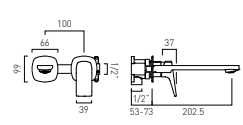

Levered Wall Mounted Basin Mixer

MP

- CAM-209S-CP
- CAM-209S-MB
- CAM-209S-MW
- CAM-209S-SBR