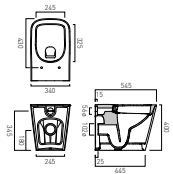

Back to Wall WC with Soft Square Bowl

● CAM-WC-BTW-SQ