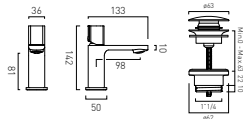

Leverless Mini Mono Basin Mixer + Universal Basin Waste

MP

- CAM-100M/CC-CP
- CAM-100M/CC-MB
- CAM-100M/CC-MW
- CAM-100M/CC-SBR