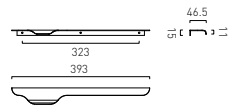

Vanity and Basin Trim

1. Available In
2. Chrome
   - Matt Black
   - Matt White
   - Satin Brass

Furniture Handle 400mm (Left Pull)

- CAM-HAN4L-CP
- CAM-HAN4L-MB
- CAM-HAN4L-MW
- CAM-HAN4L-SBR