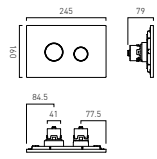

Wastes and Fittings

Available In
● Chrome
● Matt Black
● Matt White
● Satin Brass

Complete your bathroom with coordinating brassware essentials including colour matched basin wastes, bath overflows and flush plates.

Round Button Flush Plate

- WG-195-RO-CP
- WG-195-RO-MB
- WG-195-RO-MW
- WG-195-RO-SBR