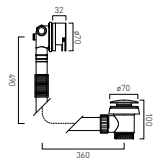

Round Bottle Tap

- WG-461/RO-CP
- WG-461/RO-MB
- WG-461/RO-MW
- WG-461/RO-SBR

*75mm water trap seal

Bath Filler Waste + Overflow

MP

- WG-81389-C/P
- WG-81389-MB
- WG-81389-MW
- WG-81389-SBR

Bath Waste + Overflow